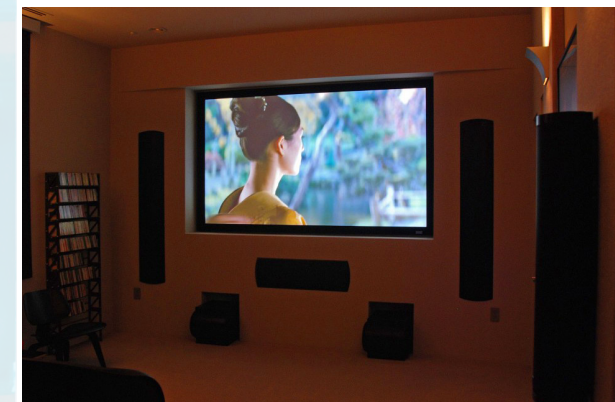

Residential and Multi-Dwelling Units

Intelligent Home Wiring is no longer an option to residents. It is the modern day equivalent of electricity

Intelligent Wiring

Our Intelligent Wiring offers one all-encompassing solution for business, residential and MDUs, (Multi-Dwelling Units) including multimedia applications, home theaters, home audio systems, satellite TV, networking and security pre-wiring.

By providing fiber access and strategically placing multi-purpose outlets throughout the business or dwelling unit, all communication services can be conveniently utilized now and in the future without rewiring or costly renovations.

Our communication rooms are NETWORK ready for any provider to supply service to tenants without additional cabling or disruption

New Construction, Remodeling, Troubleshooting

Infrastructure for tomorrow's technology—Today! Let RJE TELECOM Consult, Advise, Design, your next custom systems to fit your customer's needs.

Contact us. Let us introduce ourselves.
Ed MacQueen, Business Development Manager
Toll Free: 1-888-444-1405
Email: edmacqueen@rjetelecom.com