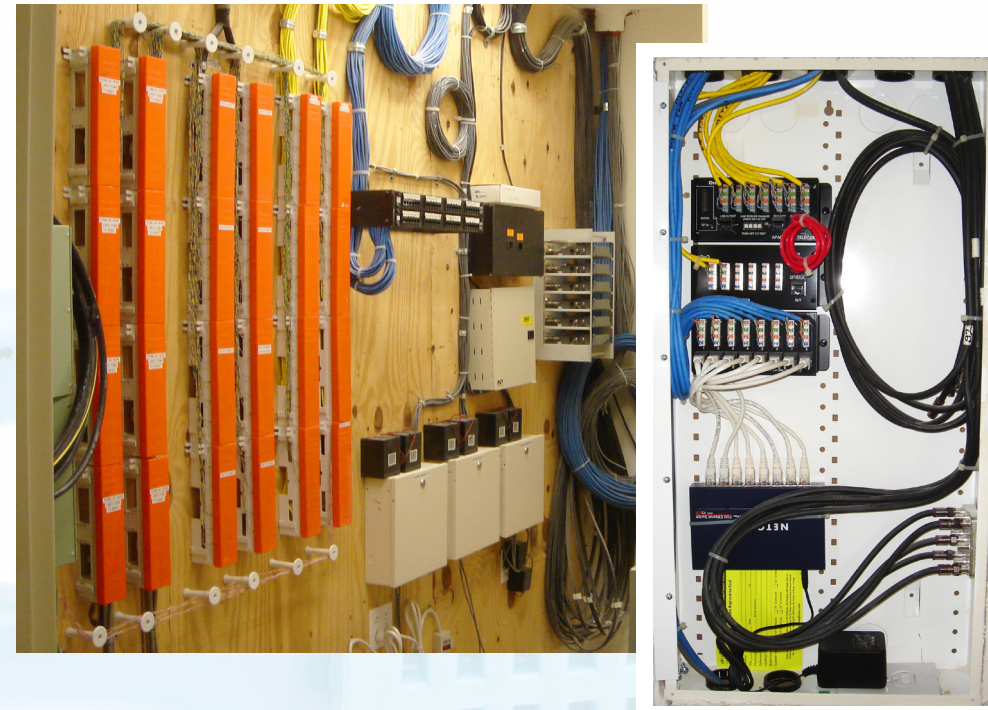

Complex Connectivity Made Simple

We simplify life and satisfy our customers with complex connectivity made simple. With low voltage simple vendor wiring solutions.

Connecting Your Tenants To The World It's What We Do Best!

Intelligent Wiring Experts

RJE TELECOM is your single source for Intelligent Wiring Solutions: Engineering Design, Central Office, Installation & Maintenance, Inside and Outside Plant, and Pathway Creation.

Our experts, with an impressive variety of telecom backgrounds, offer qualified experience for a broad range of technologies. Engineering, construction, implementation and optimization services provide a seamless, turn-key project management approach. We stake our reputation in it..

Safety & Security

When it comes to Safety & Security, shortcuts lead to trouble. RJE designs and installs high tech, reliable ...

Access Control systems for your tenants and staff. Doors and gates can be controlled remotely by access cards or key fobs, admitting authorized personnel on a timed or as needed basis. For even greater security, combine Access Control with a CCTV system

Closed Circuit Surveillance CCTV Systems provide a safe environment by deterring vandalism and other forms of crime. Visible CCTV Systems help make customers and employees feel safe. They can assist in the prosecution of criminals and aid in meeting certain insurance requirements.

In Today's World

In today's world, communications bandwidth is of the most vital concern to the customer. Intelligent Wiring connects business, academic organizations and residences to the bandwidth they need, when they need it.

RJE TELECOM is a Leading Provider

of professional services to the American Telecommunications Industry. For more than two decades, we have developed a proven track record in an industry-critical area: meeting and exceeding client expectations on projects of all shapes and sizes.

Let RJE TELECOM show you how to design, build and manage all your low voltage systems.

"Our most valuable asset is our reputation with our clients."